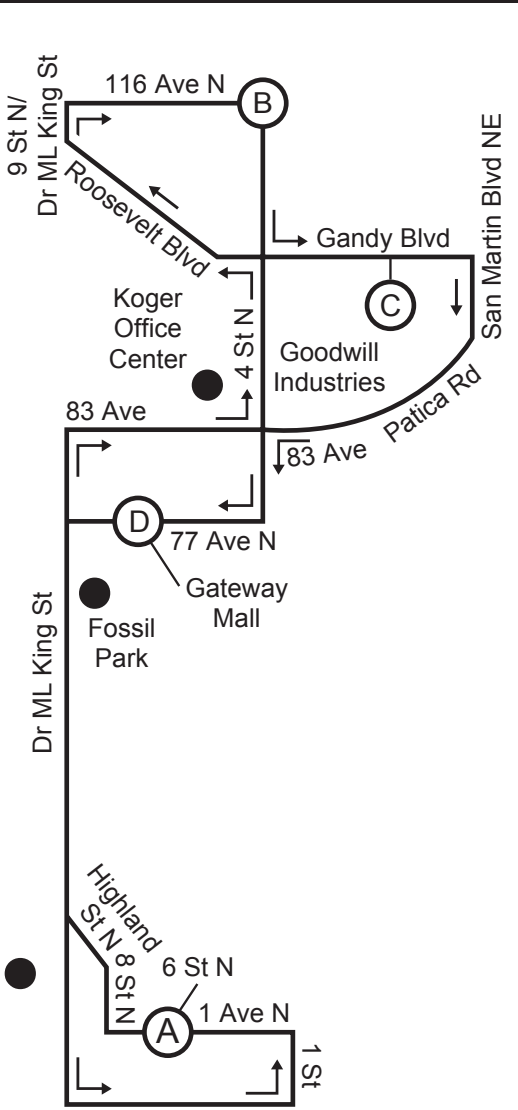

(A) 1 Ave N & 6 St N	(B) 116 Ave N & 4 St N	(C) Goodwill Industries	(D) Gateway Mall	(D) Gateway Mall	(A) 1 Ave N & 6 St N
-	5:50	5:55	6:05	6:20	6:50
6:15 AM	6:50	6:55	7:05	7:15	7:45
7:15	7:50	7:55	8:05	8:15	8:45
8:15	8:50	8:55	9:05	9:15	9:45
9:15	9:50	9:55	10:05	10:15	10:45
10:15	10:50	10:55	11:05	11:15	11:45
11:15	11:50	11:55	12:05	12:15	12:45
12:15 PM	12:50	12:55	1:05	1:15	1:45
1:15	1:50	1:55	2:05	2:15	2:45
2:15	2:50	2:55	3:05	3:15	3:45
3:15	3:50	3:55	4:05	4:15	4:45
4:15	4:50	4:55	5:05	5:15	5:45
5:15	5:50	5:55	6:05	6:15	6:45
6:15	6:50	6:55	7:05	7:15	7:45
7:15	7:50	7:55	8:05	8:15	8:45
8:20	8:50	8:55	9:05	-	-
9:20	9:50	9:55	10:05	-	-

SUNDAY AND HOLIDAYS

(A) 1 Ave N & 6 St N	(B) 116 Ave N & 4 St N	(C) Goodwill Industries	(D) Gateway Mall	(D) Gateway Mall	(A) 1 Ave N & 6 St N
5:45 AM	-	-	6:10	6:25	6:50
6:10	-	-	6:45	6:55	7:20
7:05	7:40	7:50	8:05	8:20	8:45
7:40	8:15	8:25	8:40	8:55	9:20
8:55	9:30	9:40	9:55	10:10	10:35
9:35	10:10	10:20	10:35	10:50	11:15
10:50	11:25	11:35	11:50	12:05	12:30
11:30	12:05	12:15	12:30	12:45	1:10
12:45 PM	1:20	1:30	1:45	2:00	2:25
1:25	2:00	2:10	2:25	2:40	3:05
2:40	3:15	3:25	3:40	3:55	4:20
3:20	3:55	4:05	4:20	4:35	5:00
4:35	5:10	5:20	5:35	5:50	6:15
5:15	5:50	6:00	6:15	6:30	6:50
6:30	7:05	7:15	-	-	-

♿ - Wheelchair Service Provided On All Trips

TIMES SHOWN ARE SCHEDULED BUT MAY VARY DUE TO TRAFFIC CONDITIONS, WEATHER OR UNFORESEEN EVENTS.

Effective 10-2-16

LEGEND

- Timepoint; see scheduled times. Board at bus stop signs located frequently along the route.
- Landmark

Note: Map not to scale

Greyhound Terminal ●

Downtown St. Petersburg