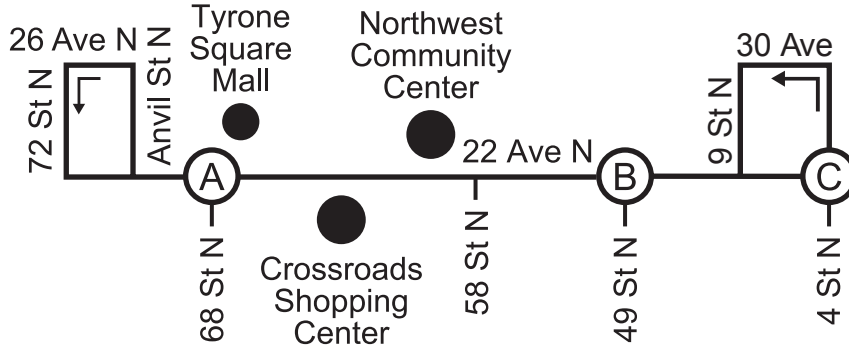

NORTH

○ Timepoint; see scheduled times. Board at bus stop signs located frequently along the route.  
 ● Landmark  
 NOTE: Map not to scale

# Route 22

**TYRONE SQUARE MALL TO  
4TH ST N & 22ND AVE N**

MONDAY - SATURDAY

(A) 22 Ave N & Tyrone Mall	(B) 22 Ave N & 49 St N	(C) 4 St N & 22 Ave N
7:15 AM	7:25	7:40
8:20	8:30	8:45
9:25	9:35	9:50
10:30	10:40	10:55
11:35	11:45	12:00
12:40 PM	12:50	1:05
1:45	1:55	2:10
2:50	3:00	3:15
3:55	4:05	4:20
5:00	5:10	5:25
6:05	6:15	6:30
7:10	7:20	7:35
8:10	8:20	8:35
9:10	9:20	9:35

# Route 22

**4TH ST N & 22ND AVE N TO  
TYRONE SQUARE MALL**

MONDAY - SATURDAY

(C) 4 St N & 22 Ave N	(B) 22 Ave N & 49 St N	(A) 22 Ave N & Tyrone Mall
6:40 AM	6:55	7:10
7:40	7:55	8:10
8:45	9:00	9:15
9:50	10:05	10:20
10:55	11:10	11:25
12:00 PM	12:15	12:30
1:05	1:20	1:35
2:10	2:25	2:40
3:15	3:30	3:45
4:20	4:35	4:50
5:25	5:40	5:55
6:30	6:45	7:00
7:35	7:50	8:05
8:35	8:50	9:05